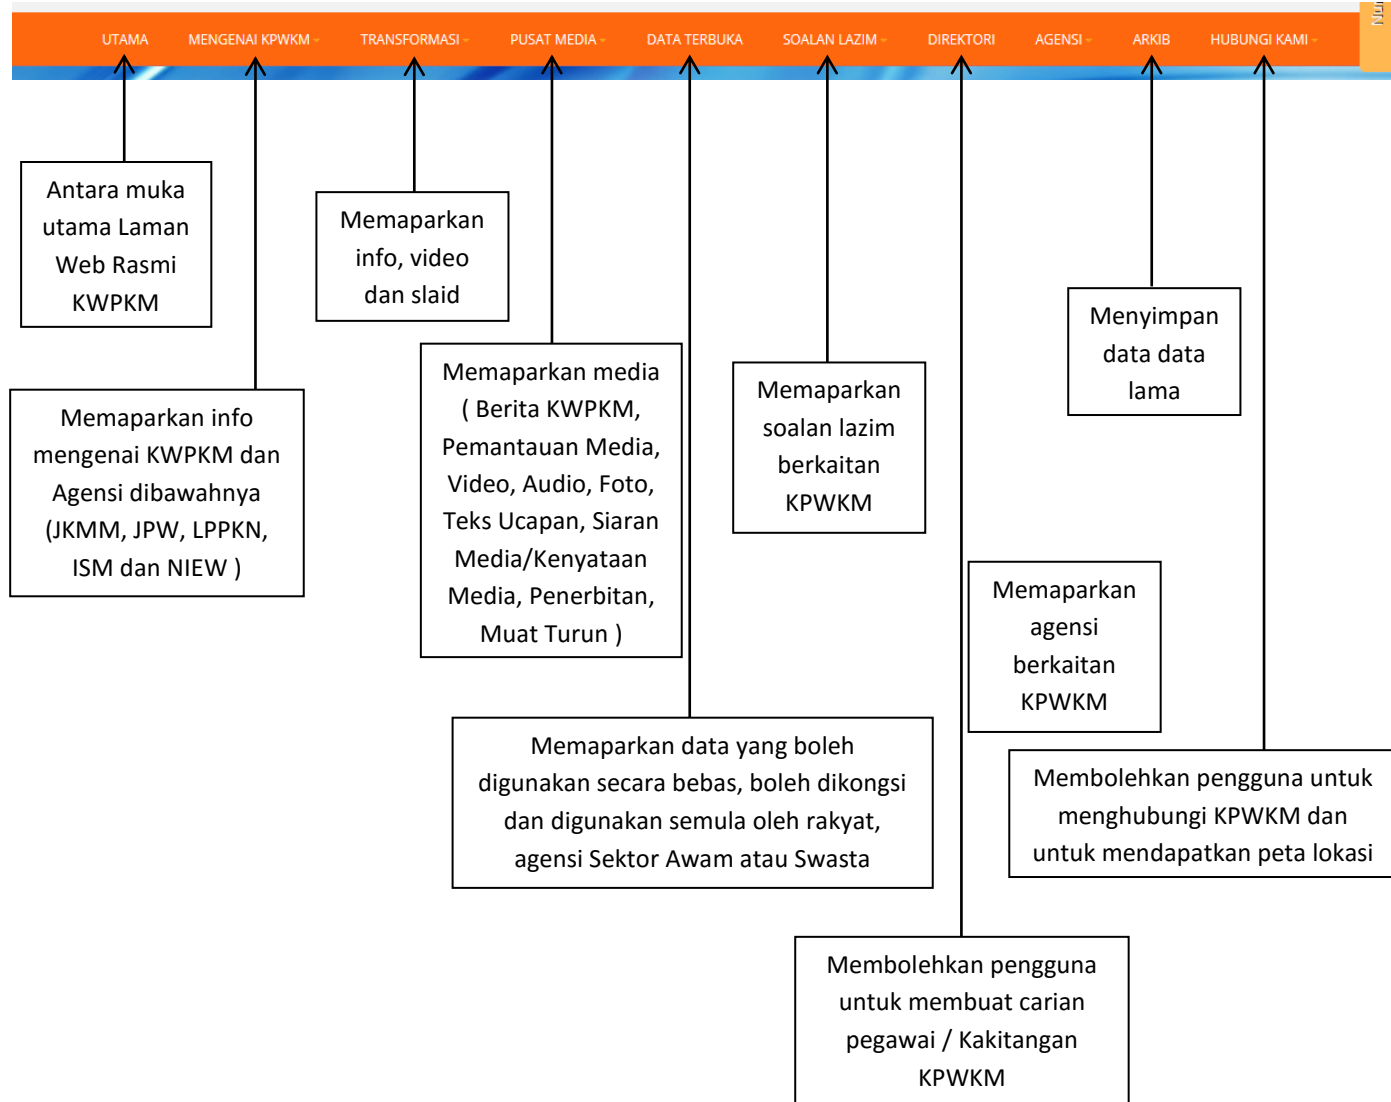

1.2 SENARAI MENU