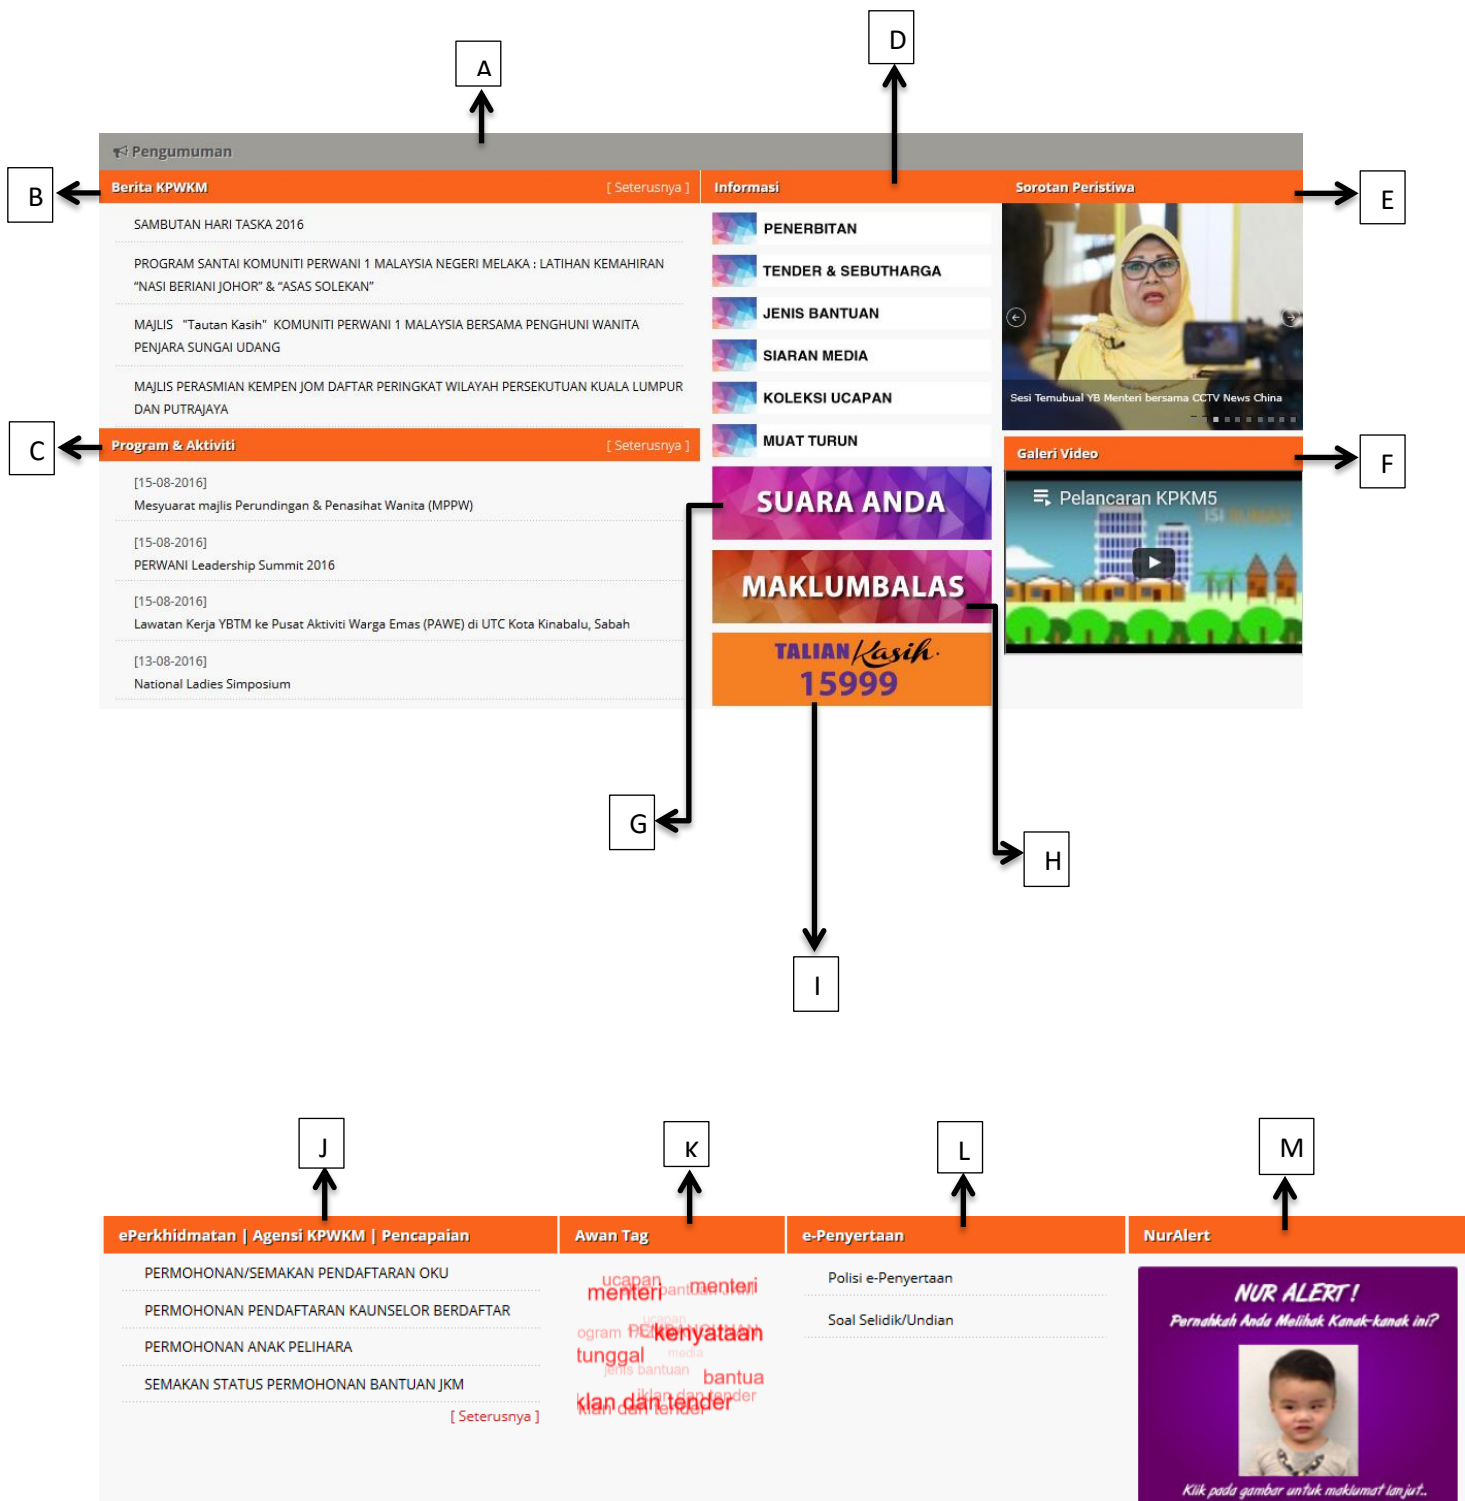

1.4 PETA LAMAN