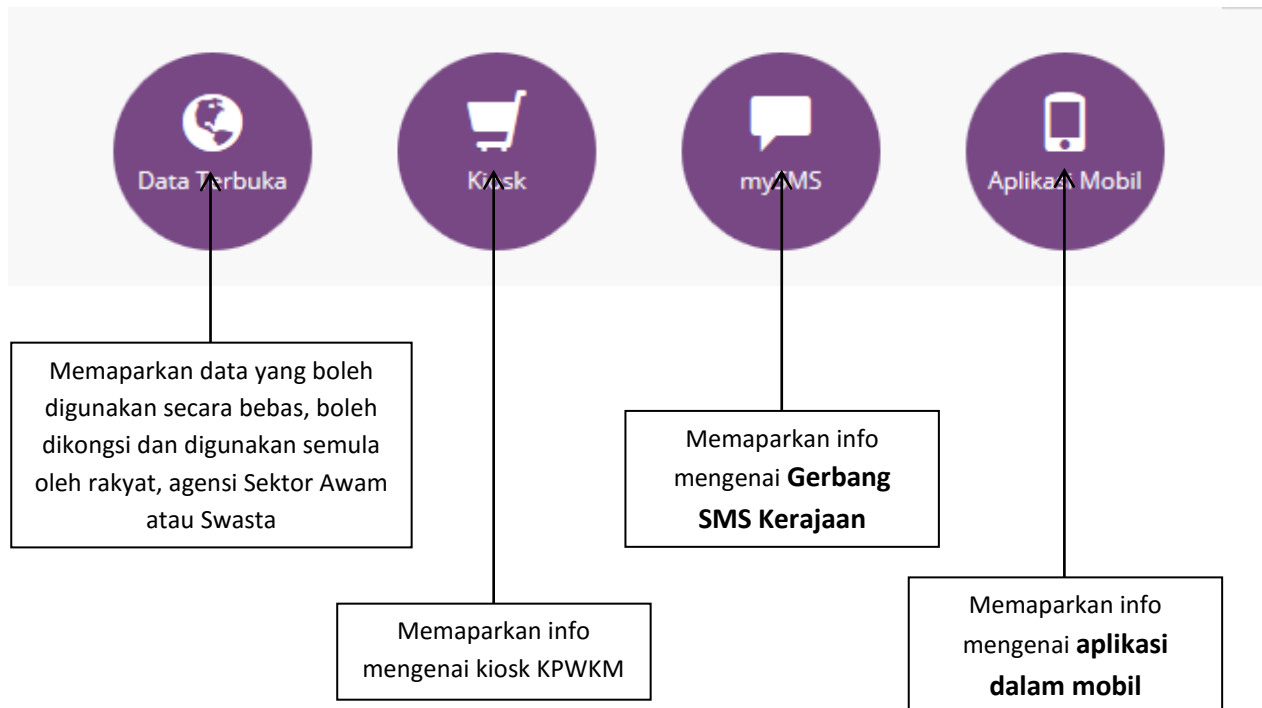

SENARAI KANDUNGAN

1. Utama.....	2
1.1 KEMUDAHAN W3C.....	3
1.2 SENARAI MENU	4
1.3 PERSONALISASI	5
1.4 PETA LAMAN	6
1.5 MENU INTERAKTIF	8
1.6 PAUTAN AGENSI.....	8

1. Utama

The image shows a screenshot of the official website of the Ministry of Women, Family and Community Development (KPWK). The page is titled 'Portal Rasmi KEMENTERIAN PEMBANGUNAN WANITA, KELUARGA DAN MASYARAKAT'. It features a navigation menu, a main banner for the 'AKTA KANAK-KANAK (PINDAAN) 2016', and a news section. Numbered callouts (1.1 to 1.6) point to various elements: 1.1 points to the browser's address bar and search engine; 1.2 points to the main navigation menu; 1.3 points to the 'ORANG AWAM' button; 1.4 points to the 'Galeri Video' section; 1.5 points to the 'Data Terbuka', 'Kiosk', 'mySMS', and 'Aplikasi Mobil' icons; 1.6 points to the 'PAUTAN AGENSI' section.

1.5 MENU INTERAKTIF

1.6 PAUTAN AGENSI